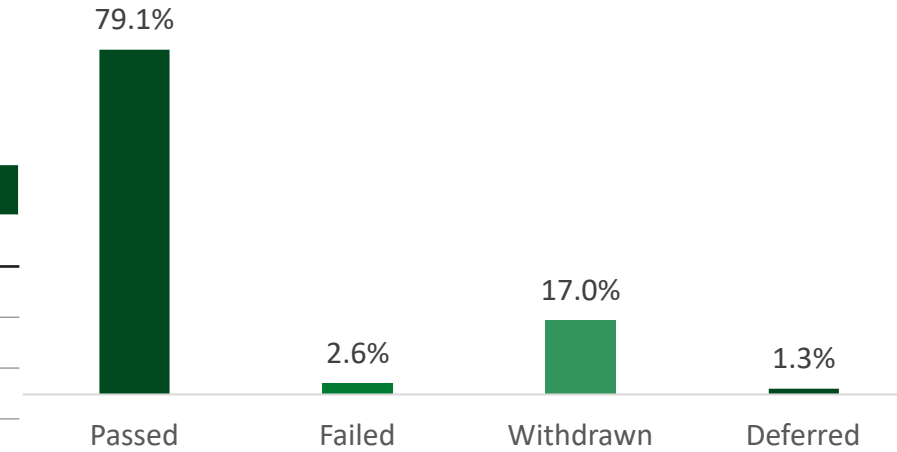

## 1. Initial teacher education results

### 1.1 Three year trend data

Table 1.1: Initial teacher education student results by academic year from 2021-22 to 2023-24

	2021-22		2022-23		2023-24	
	Number	%	Number	%	Number	%
Passed	105	82.0	130	82.8	121	79.1
Failed	4	3.1	0	0.0	4	2.6
Withdrawn	16	12.5	14	8.9	26	17.0
Deferred	3	2.3	13	8.3	2	1.3
<b>Total</b>	<b>128</b>	<b>100</b>	<b>157</b>	<b>100</b>	<b>153</b>	<b>100</b>

Chart 1: Type of result for academic year 2023-24