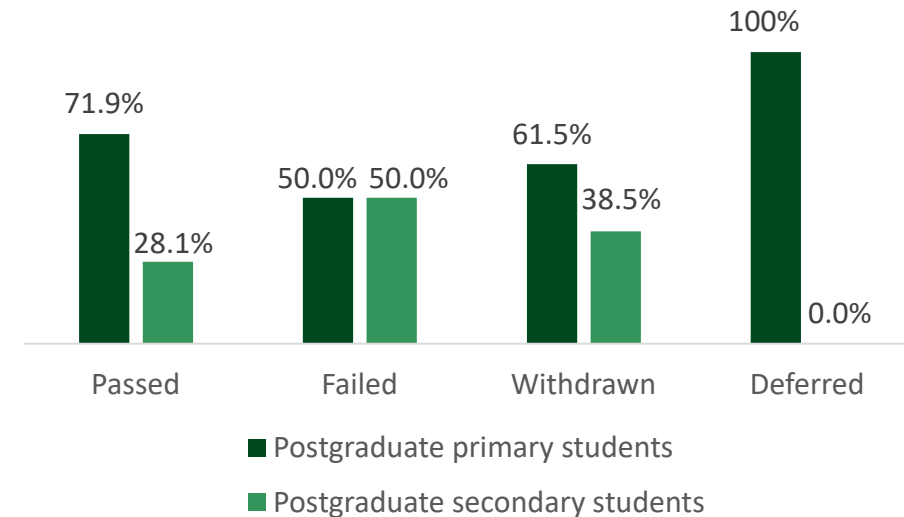

### 2.1 Results by course and phase

Table 2.1: Initial teacher education student results for academic year 2023-24 by course and phase

	Postgraduate primary students		Postgraduate secondary students		Total	
	Number	%	Number	%	Number	%
Passed	87	71.9	34	28.1	121	100
Failed	2	50.0	2	50.0	4	100
Withdrawn	16	61.5	10	38.5	26	100
Deferred	2	100	0	0.0	2	100
<b>Total</b>	<b>107</b>	<b>69.9</b>	<b>46</b>	<b>30.1</b>	<b>153</b>	<b>100</b>

Chart 2: Course and phase results for academic year 2023-24