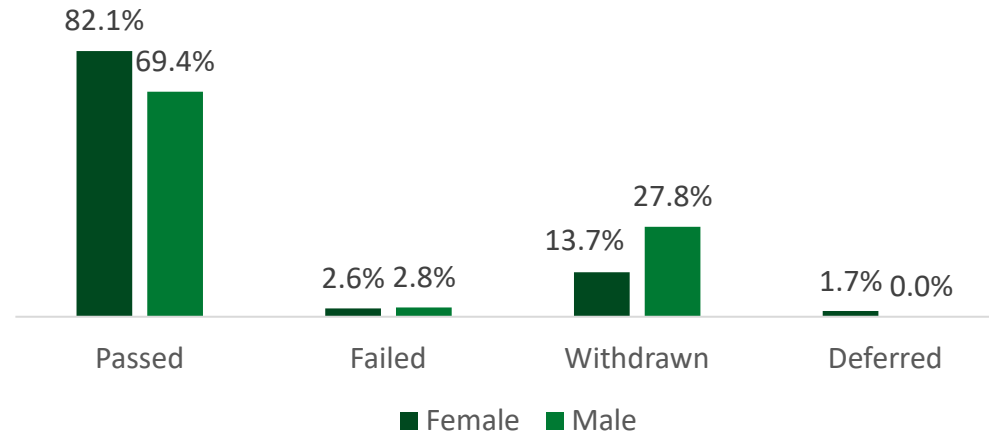

## 2.2 Secondary subject trained

Table 2.2: Initial teacher education student results by secondary subject trained

	Passed	Failed	Withdrawn	Deferred	Total	%
Mathematics	6	1	5	0	12	26.1
Science	11	0	3	0	14	30.4
Welsh	6	1	1	0	8	17.4
English	11	0	1	0	12	26.1
<b>Total</b>	<b>34</b>	<b>2</b>	<b>10</b>	<b>0</b>	<b>46</b>	<b>100</b>

## 2.3 Gender

Table 2.3: Initial teacher education results by gender

	Female		Male		Total	
	Number	%	Number	%	Number	%
Passed	96	82.1	25	69.4	121	79.1
Failed	3	2.6	1	2.8	4	2.6
Withdrawn	16	13.7	10	27.8	26	17.0
Deferred	2	1.7	0	0.0	2	1.3
<b>Total</b>	<b>117</b>	<b>100</b>	<b>36</b>	<b>100</b>	<b>153</b>	<b>100</b>

Chart 3: Type of result by gender for academic year 2023-24