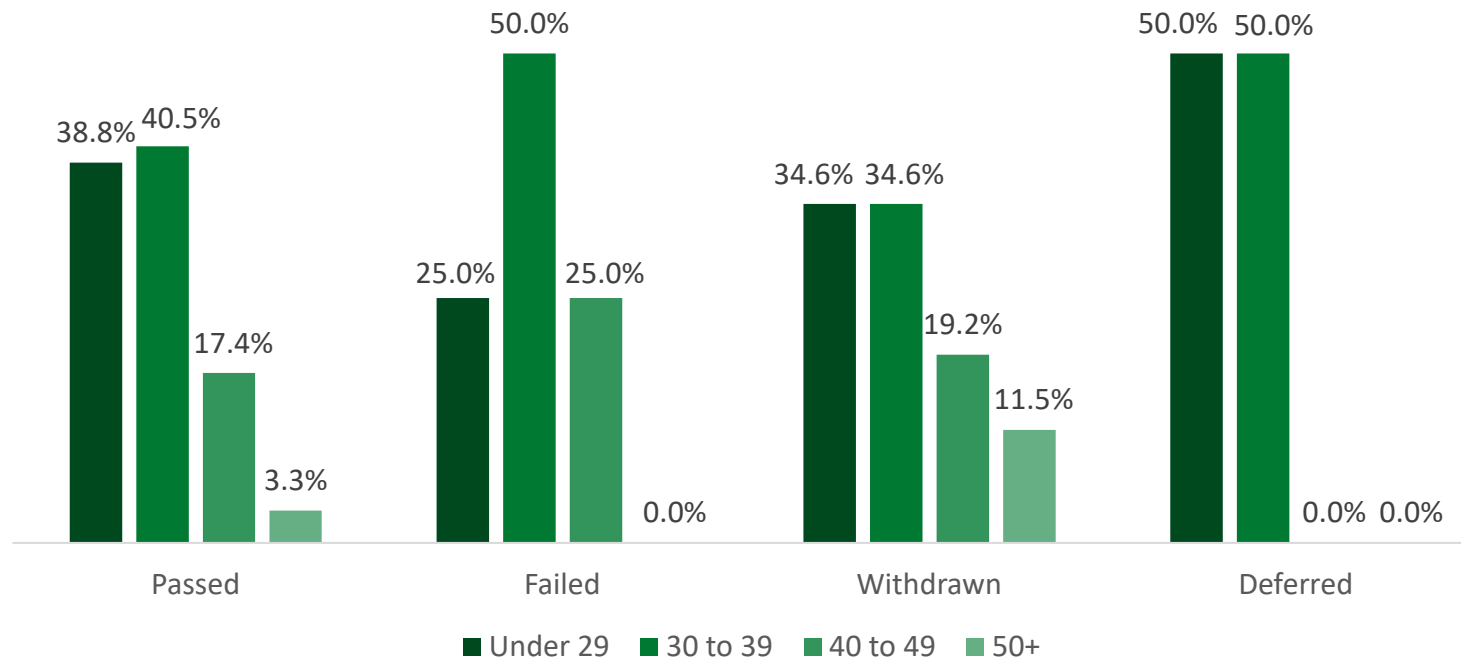

Chart 3: Type of result by gender for academic year 2023-24

## 2.4 Age

Table 2.4: Initial teacher education student results by age

	Passed		Failed		Withdrawn		Deferred		Total	
	Number	%	Number	%	Number	%	Number	%	Number	%
Under 25	9	7.4	0	0.0	3	11.5	0	0.0	12	7.8
25 to 29	38	31.4	1	25.0	6	23.1	1	50.0	46	30.1
30 to 34	22	18.2	1	25.0	6	23.1	0	0.0	29	19.0
35 to 39	27	22.3	1	25.0	3	11.5	1	50.0	32	20.9
40 to 44	14	11.6	0	0.0	3	11.5	0	0.0	17	11.1
45 to 49	7	5.8	1	25.0	2	7.7	0	0.0	10	6.5
50 to 54	3	2.5	0	0.0	1	3.8	0	0.0	4	2.6
55 to 64	1	0.8	0	0.0	2	7.7	0	0.0	3	2.0
<b>Total</b>	<b>121</b>	<b>100</b>	<b>4</b>	<b>100</b>	<b>26</b>	<b>100</b>	<b>2</b>	<b>100</b>	<b>153</b>	<b>100</b>

Chart 4: Type of result by age for academic year 2023-24